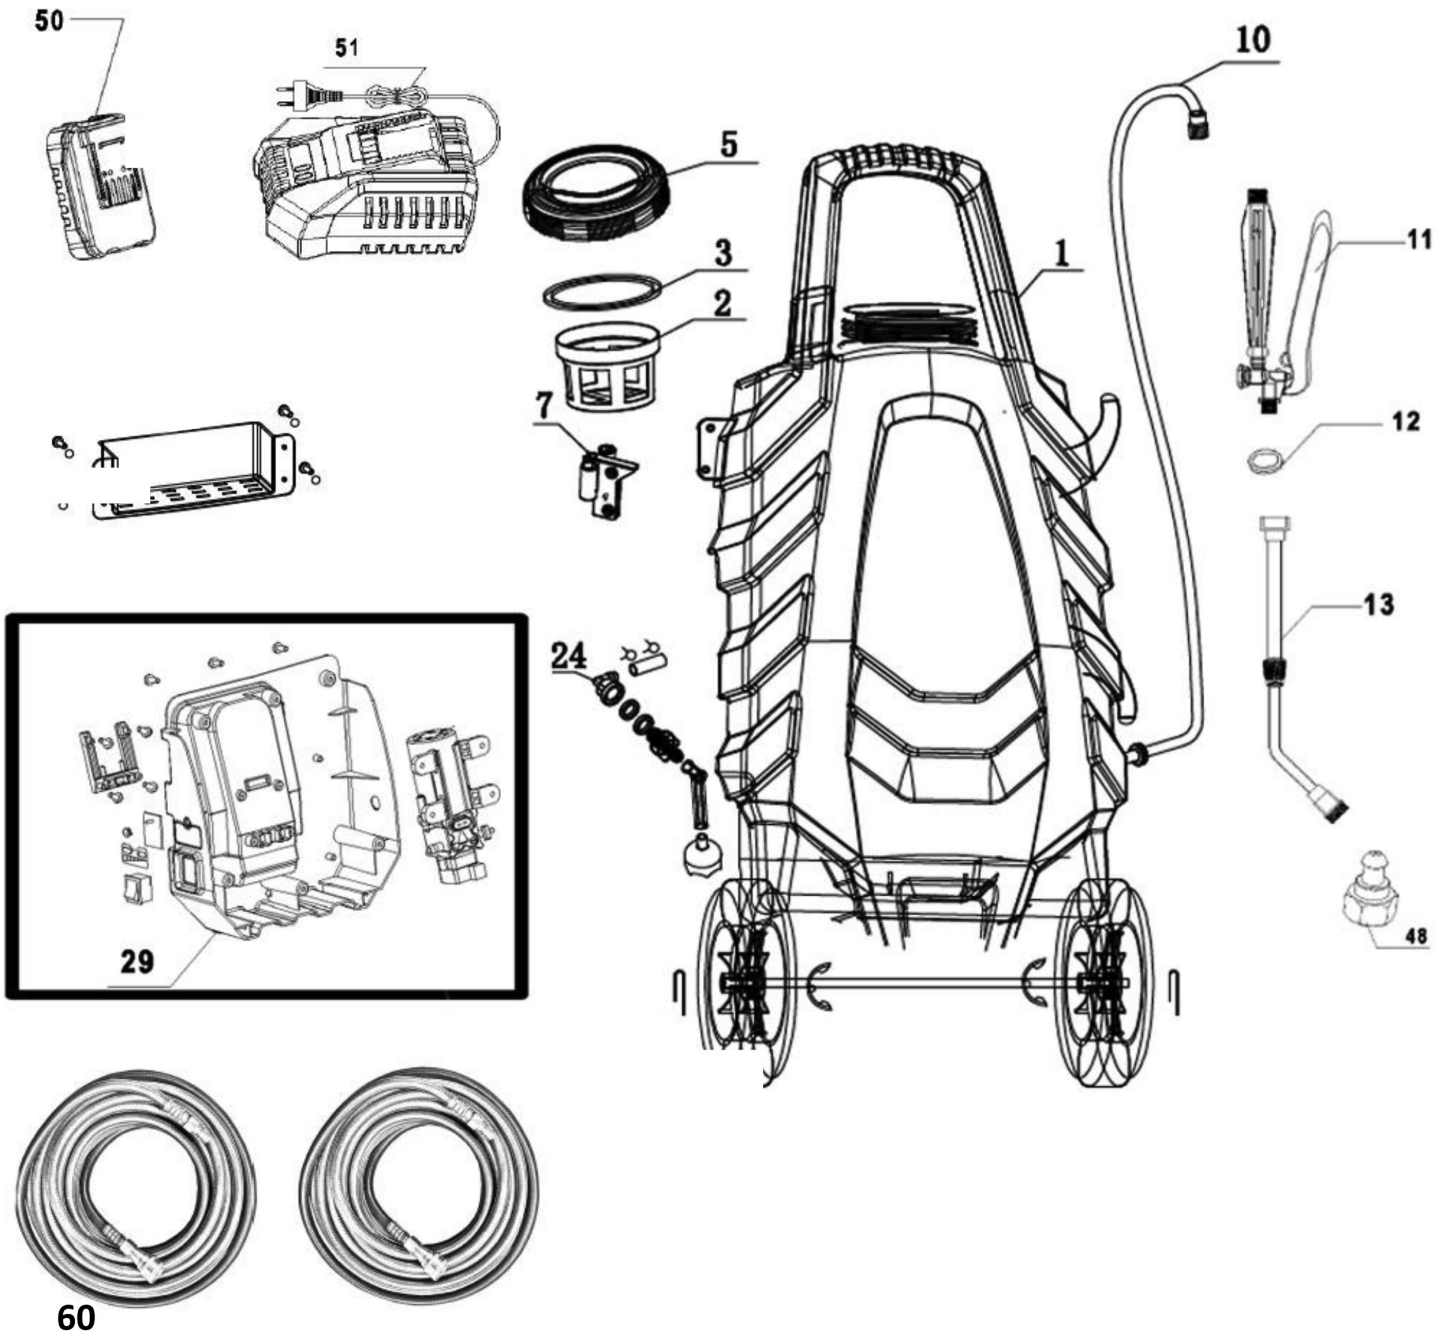

# BOSS PRO

GENERAL PEST CONTROL & TURF

**PRO-1024**

**30 LITERS**

**PARTS MANUAL**

**HIGH OUTPUT**

**LIQUID TREATMENT SYSTEM**

**RECHARGEABLE**

# Parts Line Drawing

## Parts List

#	SKU	Description
1	<a href="#">PDS-1-8G</a>	Tank 8 Gallon, Pro-1024 c/w Wheels
2	<a href="#">PDS-2-8G</a>	Screen Filter, Pro-1024
3A	<a href="#">PDS-543-A-8G</a>	Lid Seal, PRO-1024
5	<a href="#">PDS-543-8G</a>	Lid, Black - Pro-1024
7	<a href="#">PDS-678</a>	Wand Mounting Bracket
10	<a href="#">PDS-125-11-8G</a>	Hose Connection to Pump to QD Gun 51"
11	<a href="#">PDS-6111-QD</a>	Trigger Gun Metal 11/16 <sup>th</sup> Output w/ Quick Disconnect
12	<a href="#">2-112N900</a>	O Ring Seals All Output Tips and Wand
13	<a href="#">PDS-018</a>	10"-18" Extension Wand
24	<a href="#">PDS-24-28-8G</a>	Siphon Tube, Screen Filter & Connection Tube for PRO-1024
29	<a href="#">PRO-30L-1024-1833</a>	Operating System (Pump, Switch, Circuit Board, Case) for PRO-1024
48	<a href="#">PDS-2.5MM</a>	PRO-1024 High Flow Pin & Cone
50	<a href="#">PDS-36</a>	18 Volt DC Rechargeable Battery
51	<a href="#">PDS-43</a>	120 Volt Quick Charger
60	<a href="#">NEH-25</a>	50ft Extension Hose (Most models come with 2)

## Accessories

	SKU	Description
	<a href="#">PDS-654X</a>	Cover X Foam Tip
	<a href="#">PDS-250</a>	Vehicle Inverter
	<a href="#">PDS-046</a>	20" to 39" Extension Wand
	<a href="#">PDS-065</a>	28" to 54" Extension Wand
	<a href="#">NEH-12</a>	12" Extension Hoses
	<a href="#">NEH-50</a>	50" Extension Hoses
	<a href="#">SH-59102</a>	Measurement / Storage Jug
	<a href="#">PDS-39PB3</a>	Awl Misting Tip
	<a href="#">PDS-6111-13</a>	Trigger Gun Repair Kit
	<a href="#">SKU-2-112EWS</a>	Wand Seal Replacement Kit
	<a href="#">PDS-6111-QDA</a>	Quick Disconnect Assembly for Trigger Gun, c/w Seal