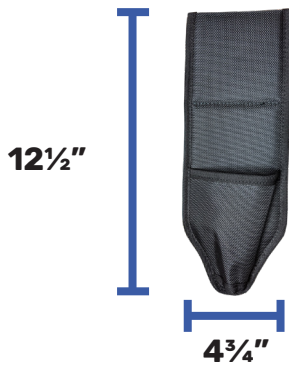

POUCHES & KITS

Trigger Gun Holster

PDS-6111-MTG NPD Powered Equipment

TS-108-C

$ 15.95 CAD