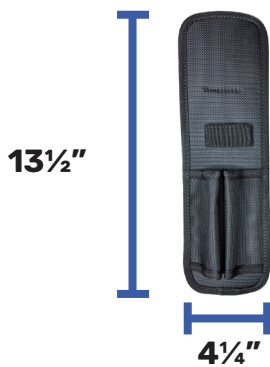

TS-107-C

\$ 15.95 CAD

POUCHES & KITS

Trigger Gun Holster

PDS-6111-MTG NPD Powered Equipment

TS-108-C

\$ 15.95 CAD

Tools Pouch